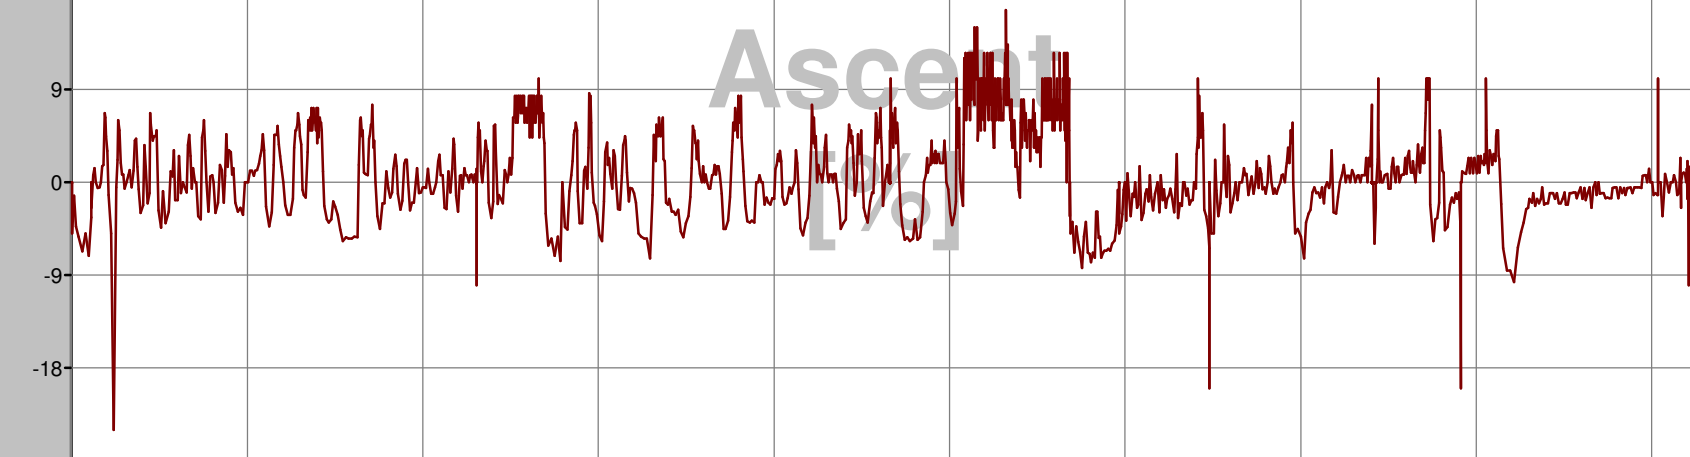

Alti [ft]	
Start:	541
Dest:	315
Diff:	-226
Avg:	728
Max:	2638
Min:	23

Ascent [%]	
Start:	0.0
Dest:	0.0
Diff:	0.0
Avg:	1.5
Max:	16.7
Min:	-24.1

Temp. [°F]	
Start:	61
Dest:	93
Diff:	64
Avg:	82
Max:	99
Min:	59