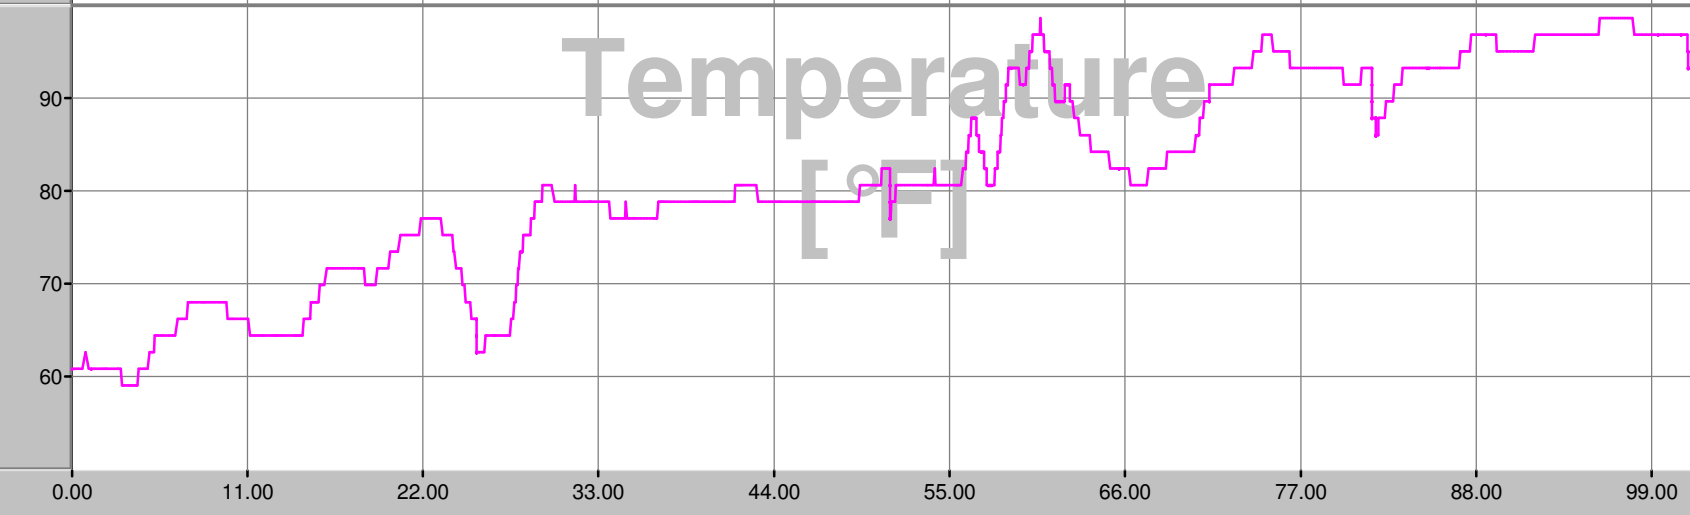

Alti [ft]	
Start:	541
Dest:	315
Diff:	-226
Avg:	728
Max:	2638
Min:	23

Ascent [%]	
Start:	0.0
Dest:	0.0
Diff:	0.0
Avg:	1.5
Max:	16.7
Min:	-24.1

Temp. [°F]	
Start:	61
Dest:	93
Diff:	64
Avg:	82
Max:	99
Min:	59